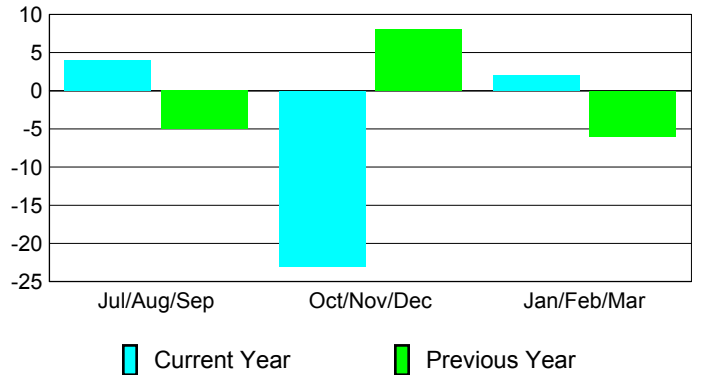

Comparison of Membership Gain/Loss

Current Year Compared to the Previous Year